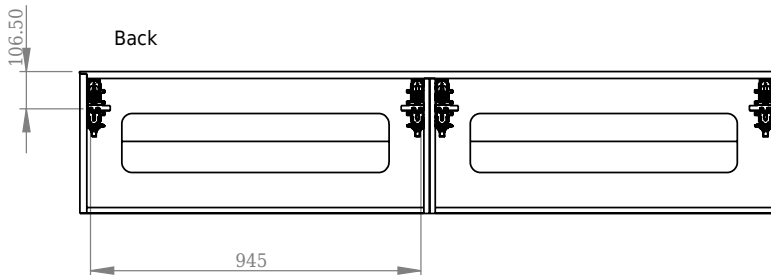

Bergen 200 cabinet

SKU: 30010102

Front

Side

Back

inside

Inside

Colour: Heavy brushed oak
Size H/L/D: 40cm / 200cm / 50cm
Weight: 100kg net

Bergen 200 cabinet details: