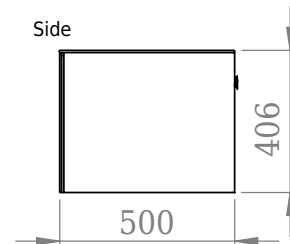

Bergen 200 cabinet

SKU: 30010102

Front

Side

Back

inside

Inside

Colour: Heavy brushed oak
Size H/L/D: 40cm / 200cm / 50cm
Weight: 100kg net