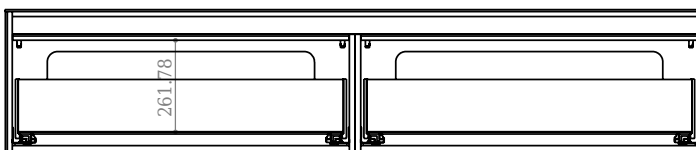

Bergen 200 cabinet

SKU: 30010102

Front

Side

Back

inside

Inside

Colour: Heavy brushed oak
Size H/L/D: 40cm / 200cm / 50cm
Weight: 100kg net

Bergen 200 cabinet details: