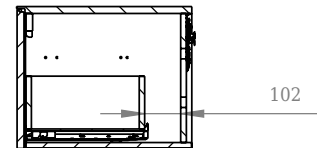

Bergen 200 cabinet

SKU: 30010102

Front

Side

Back

inside

Inside

Colour: Heavy brushed oak
Size H/L/D: 40cm / 200cm / 50cm
Weight: 100kg net