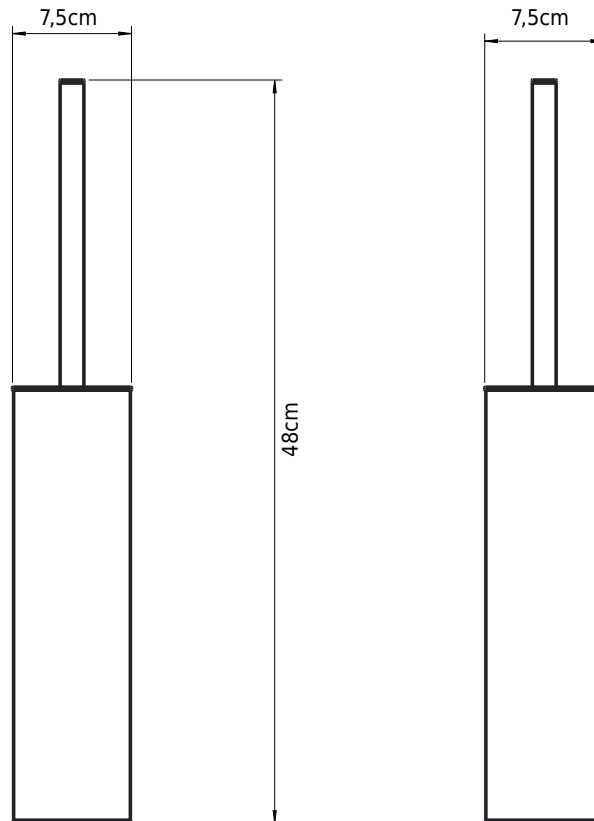

# CB 100 - Toilet brush

SKU: 40040125

<b>Colour:</b>	Matte black
<b>Size H/L/D:</b>	48cm / 7.5cm / 9cm
<b>Weight:</b>	1kg net

### CB 100 - Toilet brush details:

The toilet brush from our CB 100 series is made of stainless steel with a convenient removable insert for easy cleaning.

The toilet brush can be mounted on the wall or freestanding, it is designed with a patent solution so the brush itself falls into place in the container and the brush head can be replaced.