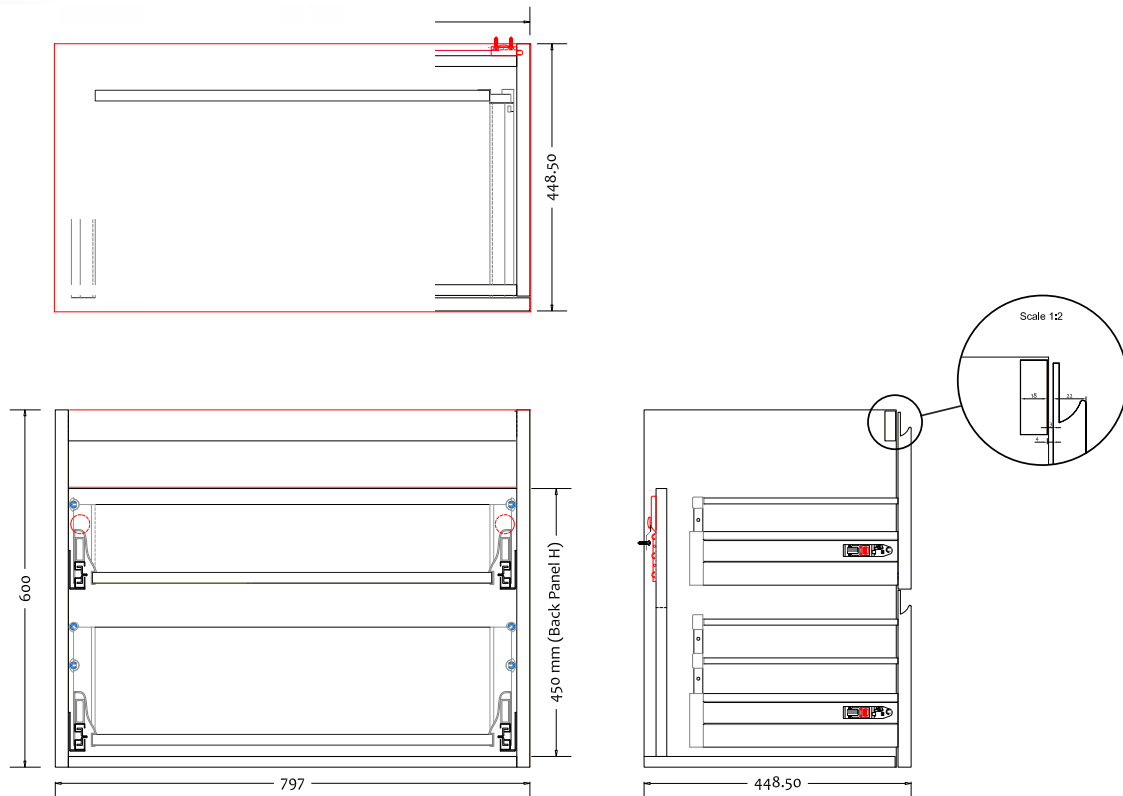

Malmö 80 cabinet with Romsø basin

SKU: 30010194

Colour: Matte white
Size H/L/D: 60cm / 80cm / 45cm
Weight: 51.42kg net

Malmö 80 cabinet with Romsø basin details: