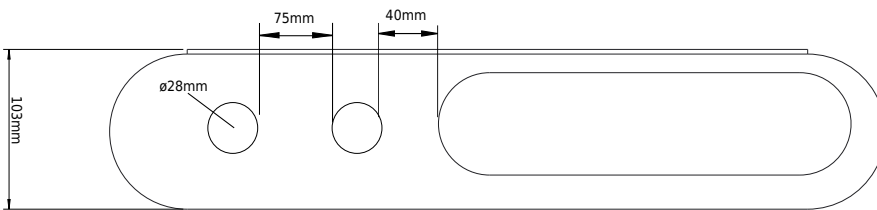

Copenhagen Bath
Roskildevej 394
DK-2610 Rødovre
VAT no.: DK32648622
Phone: 02476468850
contact@copenhagenbath.co.uk
www.copenhagenbath.co.uk

CB 100 - Soap and towel holder

SKU: 40040187

Colour: Matte black
Size H/L/D: 2.5cm / 50cm / 10.3cm
Weight: 0.9kg net

CB 100 - Soap and towel holder details: