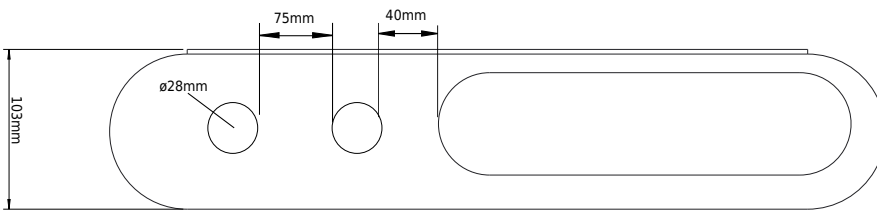

Copenhagen Bath
Roskildevej 394
DK-2610 Rødovre
VAT no.: DK32648622
Phone: 02476468850
contact@copenhagenbath.co.uk
www.copenhagenbath.co.uk

CB 100 - Soap and towel holder

SKU: 40040189

Colour: Chrome
Size H/L/D: 2.3cm / 28cm / 10.3cm
Weight: 0.4kg net

CB 100 - Soap and towel holder details: