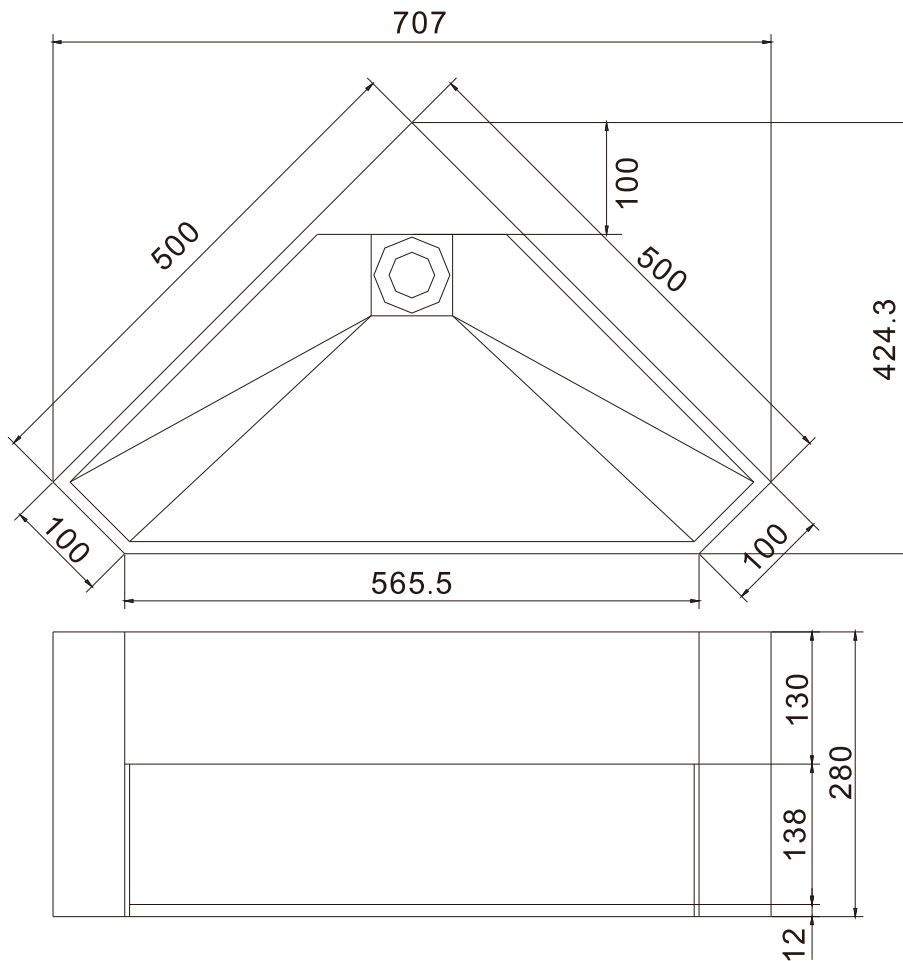

Copenhagen Bath

Roskildevej 394
DK-2610 Rødovre
VAT no.: DK32648622
Phone: 02476468850
contact@copenhagenbath.co.uk
www.copenhagenbath.co.uk

Stavanger basin

SKU: 40010090

Colour: Matte white
Size H/L/D: 28cm / 50cm / 50cm
Weight: 18kg net

Stavanger basin details:

A practical little corner wash basin in solid Acovi composite, suitable for small bathrooms. It is possible to deliver this wash basin made-to-measure. There will be a longer delivery time for bespoke products. Contact your nearest showroom for further details.